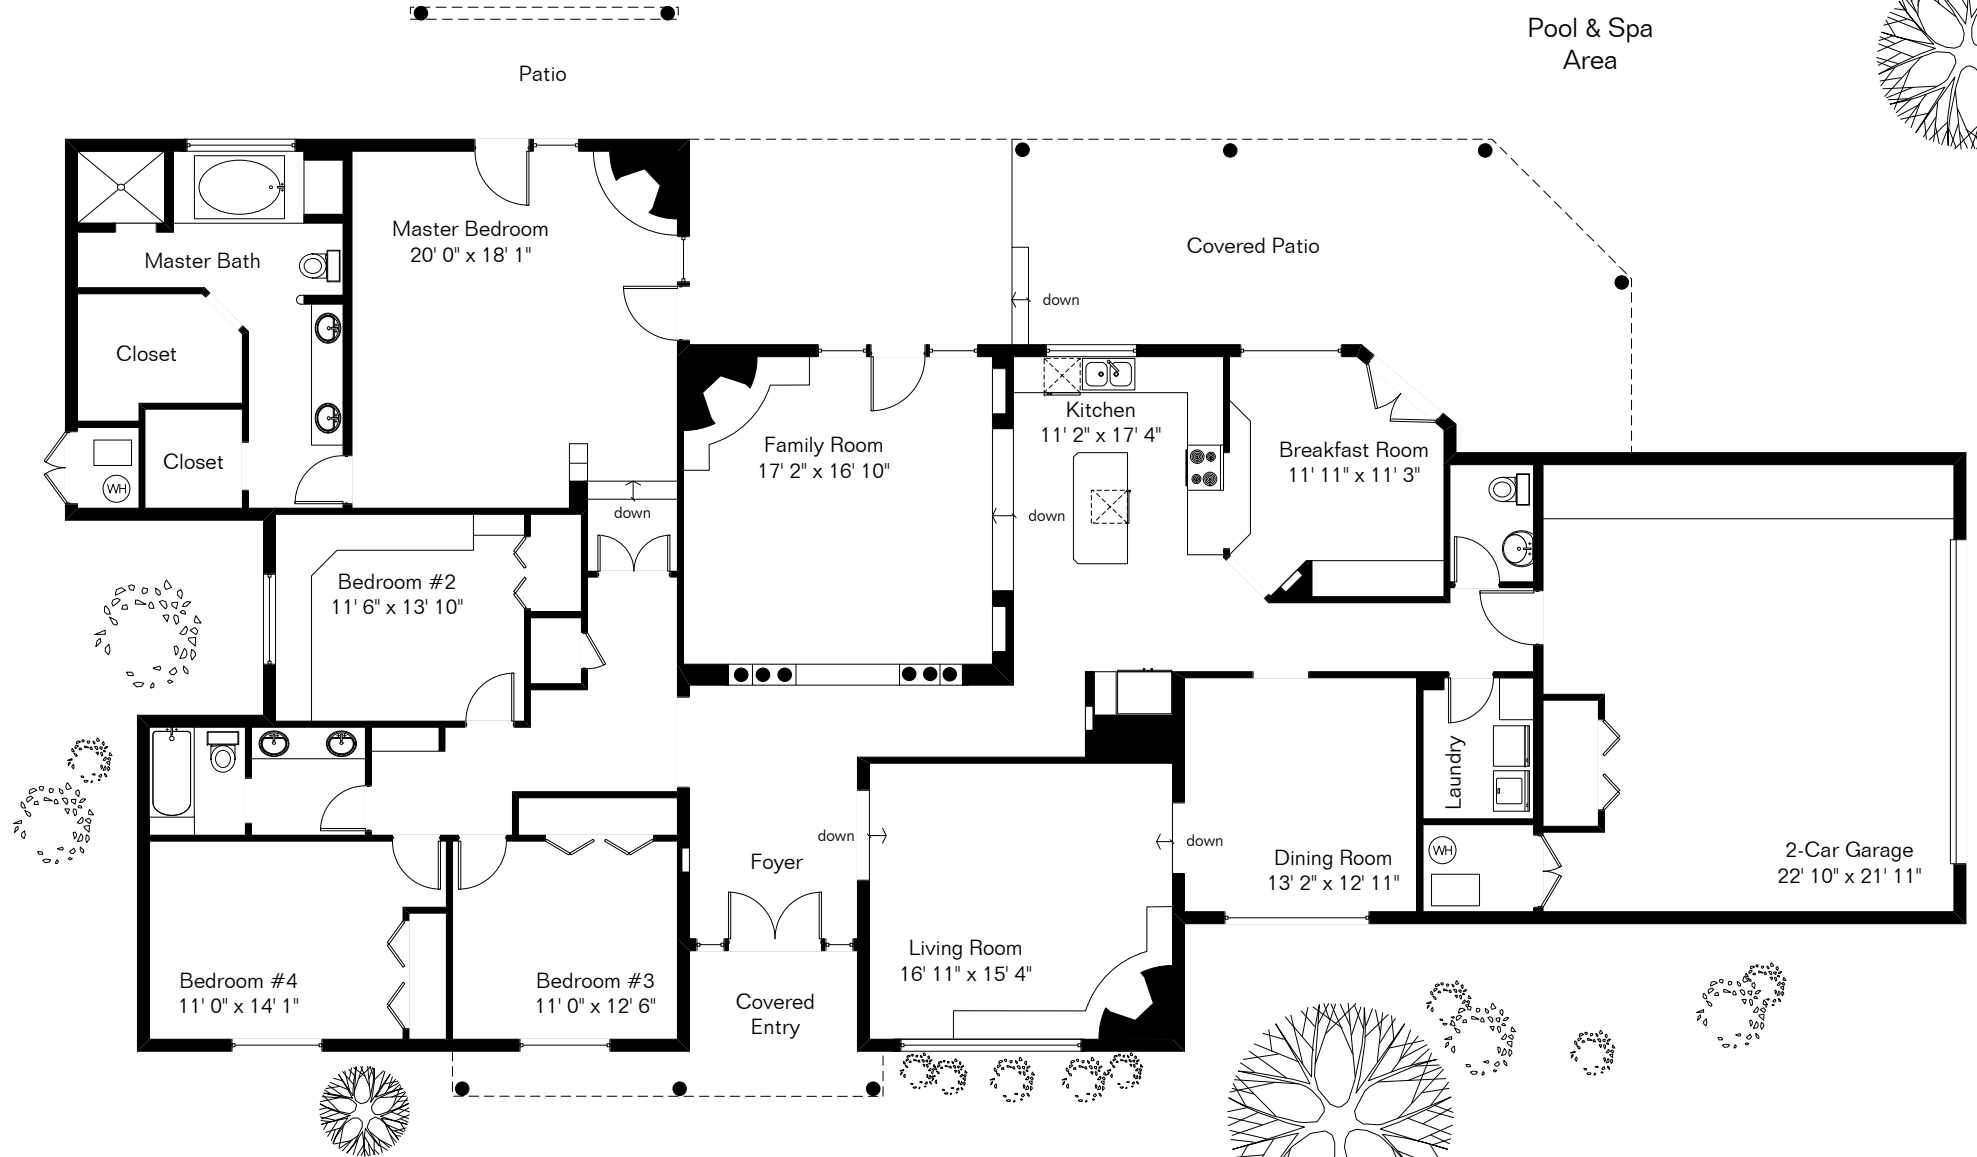

The square footages and room size information are deemed to be reliable but are not guaranteed and should be independently verified.

# 5661 N Placita Amanecer

Site Visit July 2016

Copyright 2016 Floor Plans First! LLC  
All Rights Reserved.

Living Area 3,134 Sq Ft  
Garage 652 Sq Ft

[www.FloorPlansFirst.com](http://www.FloorPlansFirst.com)